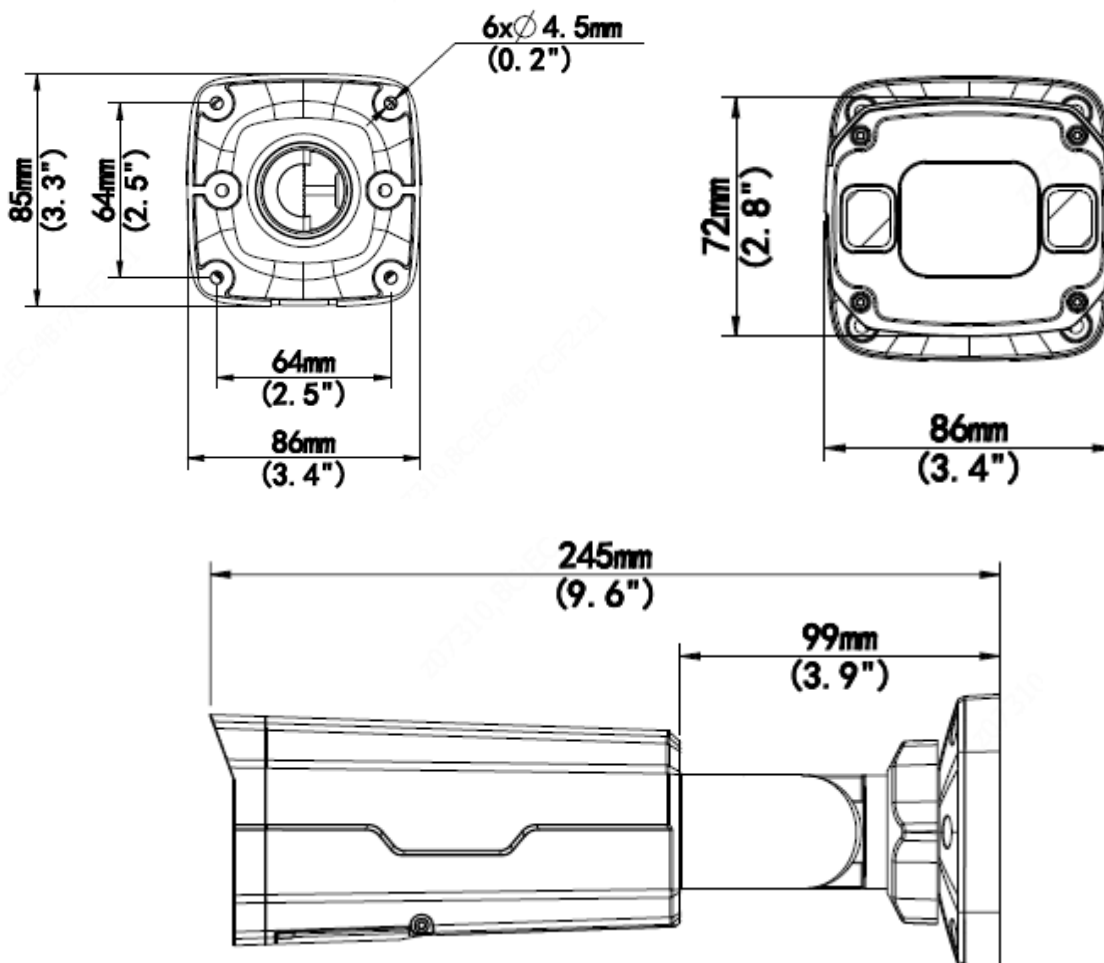

CB (IEC 62368-1:2014) UL (UL 62368-1, 2nd Ed., Issue Date: 2014-12-01)
Environment	CE-RoHS (2011/65/EU;(EU)2015/863); WEEE (2012/19/EU); Reach (Regulation (EC) No 1907/2006)
Protection	IP67 (IEC 60529:1989+AMD1:1999+AMD2:2013) IK10 (IEC 62262:2002)
General	
Power	DC 12V±25%, PoE (IEEE 802.3af)
	Power consumption: Max 10.5W
Power Interface	∅ 5.5mm coaxial power plug
Dimensions (L × W × H)	245 × 86 × 72mm (9.6" × 3.4" × 2.8")
Weight	0.92kg (2.03lb)
Material	Metal
Working Environment	-30°C ~ 60°C (-22°F ~ 140°F), Humidity: ≤95% RH (non-condensing)
Storage Environment	-30°C ~ 60°C (-22°F ~ 140°F), Humidity: ≤95% RH (non-condensing)
Surge Protection	6KV
Reset Button	N/A

Dimensions